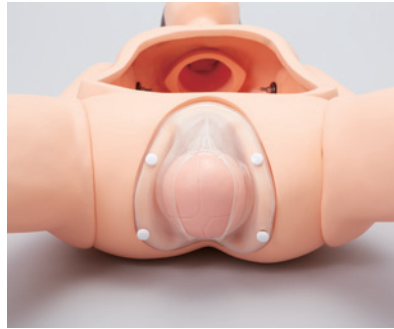

Injection

Experience

Acupuncture

Feature

1 Can see the status of fetal head through the transparent genitalia.

▲Protection of the perineum

▲Crowning

▲Delivery of posterior shoulder

2 Can check placenta/amnion

3 Can practice umbilical cord ligation and cutting

▲Exchangeable umbilical cord

M186-5

Sakamoto Whole Body Pregnant Model (with Heart sound Fetus)

●Accessories/External genitalia (skin color), Heart sound Fetus