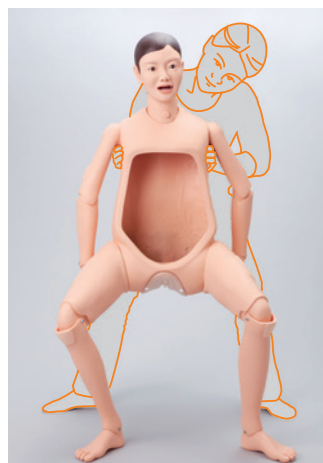

▲Squat position